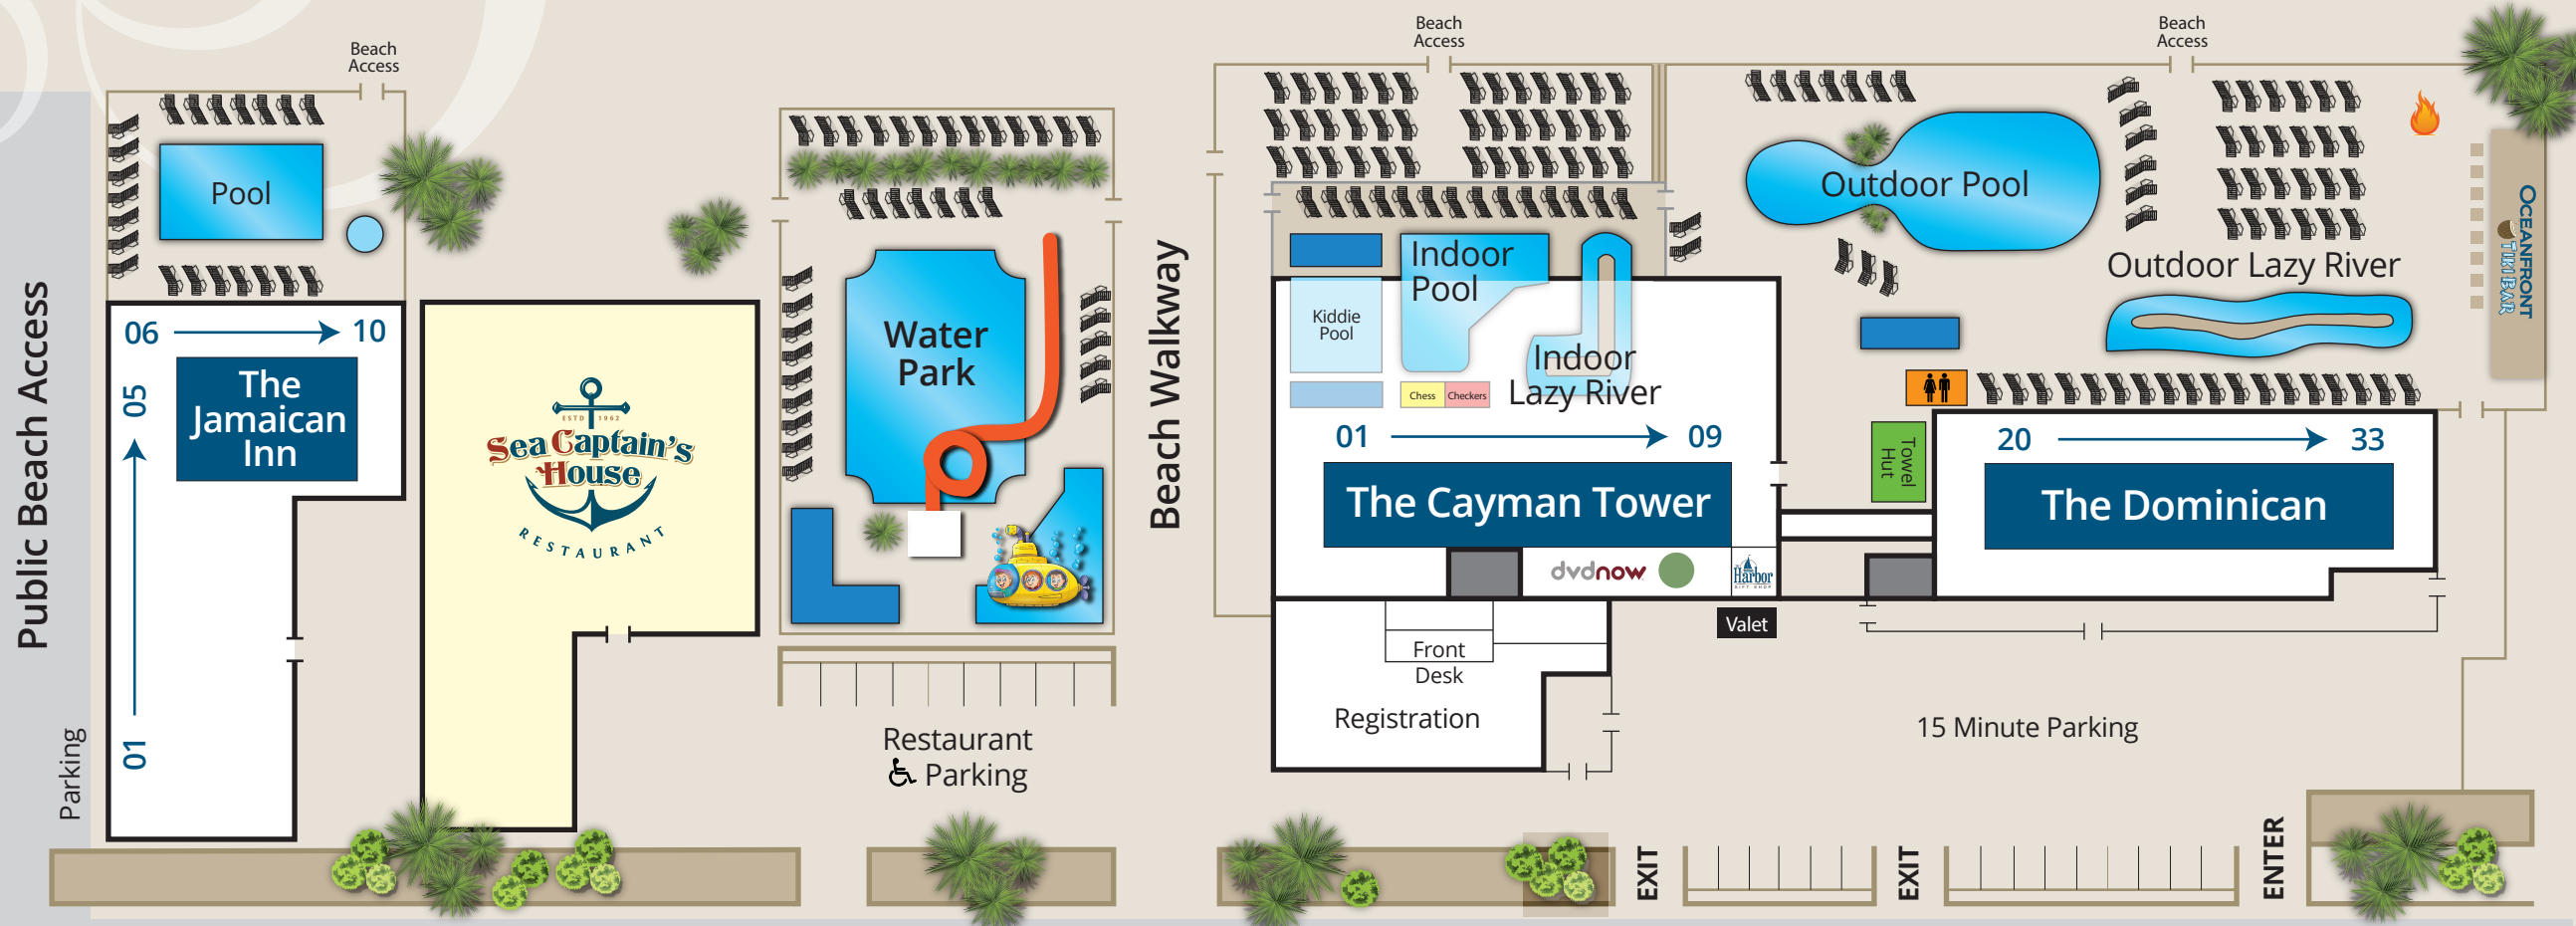

Atlantic Ocean

Property Map Legend

- Hot Tub
- Kids Club
- Elevator
- Luggage Carts
- Pool Restrooms
- Kiddie Pool
- Firepit
- Silly Sub
- Electric Car Charging Station